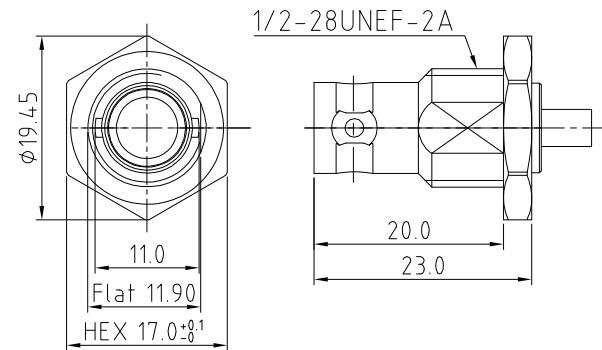

CABLE 340 RF: SMA STRAIGHT PLUG + BNC STRAIGHT BULKHEAD JACK WITH O-RING + RG316 CABLE

SPECIFICATIONS:

1. SMA STRAIGHT PLUG, P/N: RFCT-SMA027-M74.
2. RG316 COAXIAL CABLE, COLOR: BROWN.
3. BNC STRAIGHT BULKHEAD JACK WITH O-RING, P/N: RFCT-BNC008-F74.

NOTES:

1. WORKING FREQUENCY RANGE: DC-3GHz.

BNC DETAIL DRAWING

HOW TO ORDER

CABLE 340 RF - X X X X - X - 1

"L" LENGTH IN MM
eg: 100MM = 0100
(MIN. = 0050, MAX. = 2000,
STANDARD = 0100, 0150, 0200)
Tolerance: 50-200mm: ±5mm.
201-500mm: ±7mm.
>500mm: ±10mm.

CABLE SIZE:
1 = RG316 CABLE, COLOR: BROWN.

WASHER AND NUT OPTIONS:
BLANK = SEPARATELY PACKED (STANDARD)
A = ASSEMBLED WITH CONNECTOR

REV. DATE & DRN
10 27/03/19 - NYW RELEASE

Scale: NTS	THIRD ANGLE	Unstated .X .XX .XXX ANGLES	Tolerances: N/A N/A N/A N/A	Material SEE NOTE
Drawn: NYW				NOT TO SCALE
App'd: XXX	Title: CABLE ASSEMBLY			
Date: 27 MAR. '19	Revision: 1.0	Unit: mm		

Type: Cable 340 RF
CABLE 340 RF
Drawing Number:
Sheet 1 of 1
Drawing © E and O E