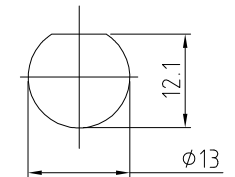

RECOMMENDED BNC MOUNTING HOLE

HOW TO ORDER

CABLE 340 RF - X X X X - X - 1

"L" LENGTH IN MM
eg: 100MM = 0100
(MIN. = 0050, MAX. = 2000,
STANDARD = 0100, 0150, 0200)
Tolerance: 50-200mm: ±5mm.
201-500mm: ±7mm.
>500mm: ±10mm.

CABLE SIZE:
1 = RG316 CABLE, COLOR: BROWN.

WASHER AND NUT OPTIONS:
BLANK = SEPARATELY PACKED (STANDARD)
A = ASSEMBLED WITH CONNECTOR

REV. DATE & DRN
10 27/03/19 - NYW RELEASE

Scale: NTS	THIRD ANGLE	Unstated .X .XX .XXX ANGLES	Tolerances: N/A N/A N/A N/A	Material SEE NOTE
Drawn: NYW				NOT TO SCALE
App'd: XXX	Title: CABLE ASSEMBLY			
Date: 27 MAR. '19	Revision: 1.0	Unit: mm