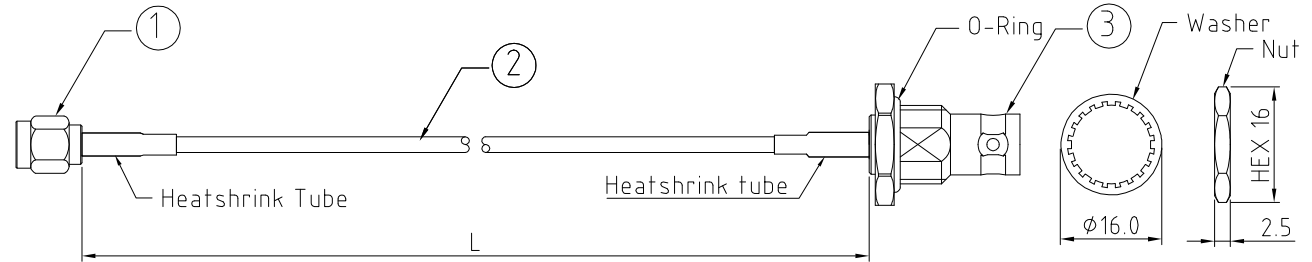

CABLE 340 RF: SMA STRAIGHT PLUG + BNC STRAIGHT BULKHEAD JACK WITH O-RING + RG316 CABLE

SPECIFICATIONS:

1. SMA STRAIGHT PLUG, P/N: RFCT-SMA027-M74.
2. RG316 COAXIAL CABLE, COLOR: BROWN.
3. BNC STRAIGHT BULKHEAD JACK WITH O-RING, P/N: RFCT-BNC008-F74.

NOTES:

1. WORKING FREQUENCY RANGE: DC-3GHz.

BNC DETAIL DRAWING

HOW TO ORDER

CABLE 340 RF - X X X X - X - 1

"L" LENGTH IN MM
eg: 100MM = 0100
(MIN. = 0050, MAX. = 2000,
STANDARD = 0100, 0150, 0200)
Tolerance: 50-200mm: ±5mm.
201-500mm: ±7mm.
>500mm: ±10mm.

CABLE SIZE:
1 = RG316 CABLE, COLOR: BROWN.

WASHER AND NUT OPTIONS:
BLANK = SEPARATELY PACKED (STANDARD)
A = ASSEMBLED WITH CONNECTOR

REV. DATE & DRN
10 27/03/19 - NYW RELEASE

Scale: NTS	THIRD ANGLE	Unstated .X .XX .XXX ANGLES	Tolerances: N/A N/A N/A N/A	Material SEE NOTE
Drawn: NYW				NOT TO SCALE
App'd: XXX	Title: CABLE ASSEMBLY			
Date: 27 MAR. '19	Revision: 1.0	Unit: mm		

Type: Cable 340 RF
CABLE 340 RF
Drawing Number:
Sheet 1 of 1
Drawing © E and O E