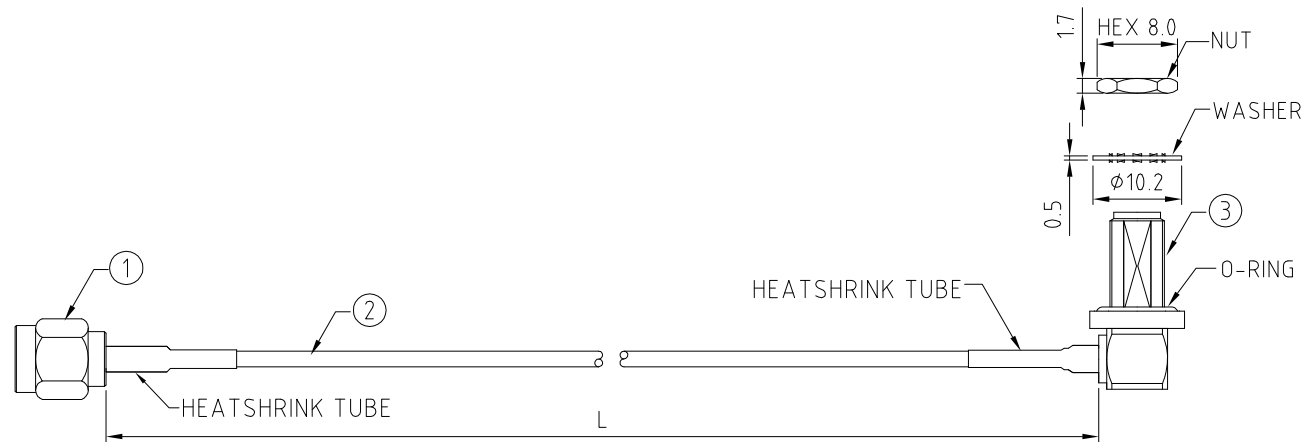

CABLE 323 RF: SMA STRAIGHT PLUG + SMA RIGHT ANGLE BULKHEAD JACK WITH O-RING RATED TO IP67/68 + RG178 CABLE

SPECIFICATIONS :

1. SMA STRAIGHT PLUG, P/N: RFCT-SMA022-M78.
2. RG178 COAXIAL CABLE, COLOR: BROWN.
3. SMA RIGHT ANGLE BULKHEAD JACK WITH O-RING RATED TO IP67/68, P/N: RFCT-SMA043-F78.

ENVIRONMENTAL:

- A. BULKHEAD MOUNTED CONNECTOR (RFCT-SMA043-F78) RATED TO THE FOLLOWING SPECIFICATION:
- i. IP6X - DUST TIGHT - NO PARTICLE INGRESS.
  - ii. IPX7 WATERPROOF FOR 30 MINUTES UP TO 1 METER UNDERWATER.
  - iii. IPX8 WATERPROOF FOR 48 HOURS AT 1 METER UNDERWATER.

NOTES:

1. WORKING FREQUENCY RANGE: DC-3GHz.

HOW TO ORDER
CABLE 323 RF - X X X X - X - 1

"L" LENGTH IN MM:
eg: 100MM = 0100
(MIN. 050-MAX.2000)
STANDARD = 0100, 0150, 0200)
Tolerance: 50-200mm: ±5mm.
201-500mm: ±7mm.
>500mm: ±10mm.

CABLE SIZE:
1 = RG178 CABLE, COLOR: BROWN

WASHER AND NUT OPTIONS:
BLANK = SEPARATELY PACKED (STANDARD)
A = ASSEMBLED WITH CONNECTOR

REV. DATE & DRN TO 20/09/18 - NYW RELEASE

Scale: NTS	THIRD ANGLE	Unstated X .XX .XXX ANGLES	Tolerances: N/A N/A N/A N/A
Drawn: NYW		Title CABLE ASSEMBLY	
App'd: XXX		Date: 20 SEP. '18	Revision: 1.0 Unit: mm

IP67/68 Rated Cables

www.gradconn.com

THIS DRAWING IS CONFIDENTIAL AND MUST NOT BE COPIED OR DISCLOSED WITHOUT WRITTEN CONSENT

Type: Cable 323 RF
CABLE 323 RF
Drawing Number:
Sheet 1 of 1
Drawing © E and O E