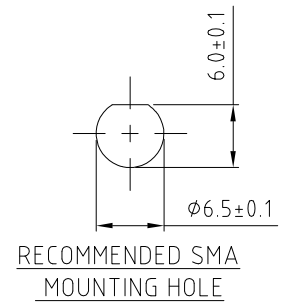

CABLE 323 RF: SMA STRAIGHT PLUG + SMA RIGHT ANGLE BULKHEAD JACK WITH O-RING RATED TO IP67/68 + RG178 CABLE

SPECIFICATIONS :

1. SMA STRAIGHT PLUG, P/N: RFCT-SMA022-M78.
2. RG178 COAXIAL CABLE, COLOR: BROWN.
3. SMA RIGHT ANGLE BULKHEAD JACK WITH O-RING RATED TO IP67/68, P/N: RFCT-SMA043-F78.

ENVIRONMENTAL:

- A. BULKHEAD MOUNTED CONNECTOR (RFCT-SMA043-F78) RATED TO THE FOLLOWING SPECIFICATION:
- i. IP6X - DUST TIGHT - NO PARTICLE INGRESS.
  - ii. IPX7 WATERPROOF FOR 30 MINUTES UP TO 1 METER UNDERWATER.
  - iii. IPX8 WATERPROOF FOR 48 HOURS AT 1 METER UNDERWATER.

NOTES:

1. WORKING FREQUENCY RANGE: DC-3GHz.

HOW TO ORDER
CABLE 323 RF - X X X X - X - 1

"L" LENGTH IN MM:
eg: 100MM = 0100
(MIN. 050-MAX.2000)
STANDARD = 0100, 0150, 0200)
Tolerance: 50-200mm: ±5mm.
201-500mm: ±7mm.
>500mm: ±10mm.

CABLE SIZE:
1 = RG178 CABLE, COLOR: BROWN

WASHER AND NUT OPTIONS:
BLANK = SEPARATELY PACKED (STANDARD)
A = ASSEMBLED WITH CONNECTOR

REV. DATE & DRN TO 20/09/18 - NYW RELEASE

Scale: NTS	THIRD ANGLE	Unstated X .XX .XXX ANGLES	Tolerances: N/A N/A N/A N/A
Drawn: NYW		Title CABLE ASSEMBLY	
App'd: XXX		Date: 20 SEP. '18	Revision: 1.0 Unit: mm

IP67/68 Rated Cables

www.gradconn.com

THIS DRAWING IS CONFIDENTIAL AND MUST NOT BE COPIED OR DISCLOSED WITHOUT WRITTEN CONSENT

Type: Cable 323 RF
CABLE 323 RF
Drawing Number:
Sheet 1 of 1
Drawing © E and O E