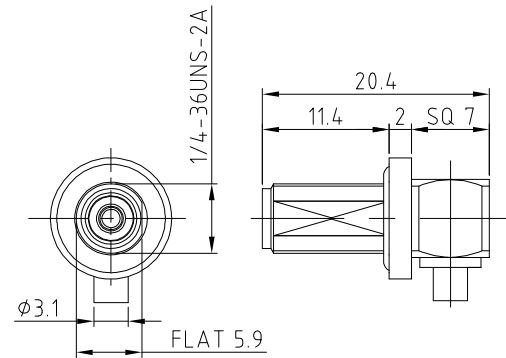

CABLE 323 RF: SMA STRAIGHT PLUG + SMA RIGHT ANGLE BULKHEAD JACK WITH O-RING RATED TO IP67/68 + RG178 CABLE

SPECIFICATIONS :

1. SMA STRAIGHT PLUG, P/N: RFCT-SMA022-M78.
2. RG178 COAXIAL CABLE, COLOR: BROWN.
3. SMA RIGHT ANGLE BULKHEAD JACK WITH O-RING RATED TO IP67/68, P/N: RFCT-SMA043-F78.

ENVIRONMENTAL:

- A. BULKHEAD MOUNTED CONNECTOR (RFCT-SMA043-F78) RATED TO THE FOLLOWING SPECIFICATION:
- i. IP6X - DUST TIGHT - NO PARTICLE INGRESS.
 - ii. IPX7 WATERPROOF FOR 30 MINUTES UP TO 1 METER UNDERWATER.
 - iii. IPX8 WATERPROOF FOR 48 HOURS AT 1 METER UNDERWATER.

NOTES:

1. WORKING FREQUENCY RANGE: DC-3GHz.

HOW TO ORDER
 CABLE 323 RF - X X X X - X - 1

"L" LENGTH IN MM:
 eg: 100MM = 0100
 (MIN. 050-MAX.2000)
 STANDARD = 0100, 0150, 0200)
 Tolerance: 50-200mm: ±5mm.
 201-500mm: ±7mm.
 >500mm: ±10mm.

CABLE SIZE:
 1 = RG178 CABLE, COLOR: BROWN

WASHER AND NUT OPTIONS:
 BLANK = SEPARATELY PACKED (STANDARD)
 A = ASSEMBLED WITH CONNECTOR

REV. DATE & DRN TO 20/09/18 - NYW RELEASE

Scale: NTS	THIRD ANGLE	Unstated X .XX .XXX ANGLES	Tolerances: N/A N/A N/A N/A
Drawn: NYW		Title CABLE ASSEMBLY	
App'd: XXX		Date: 20 SEP. '18	Revision: 1.0 Unit: mm