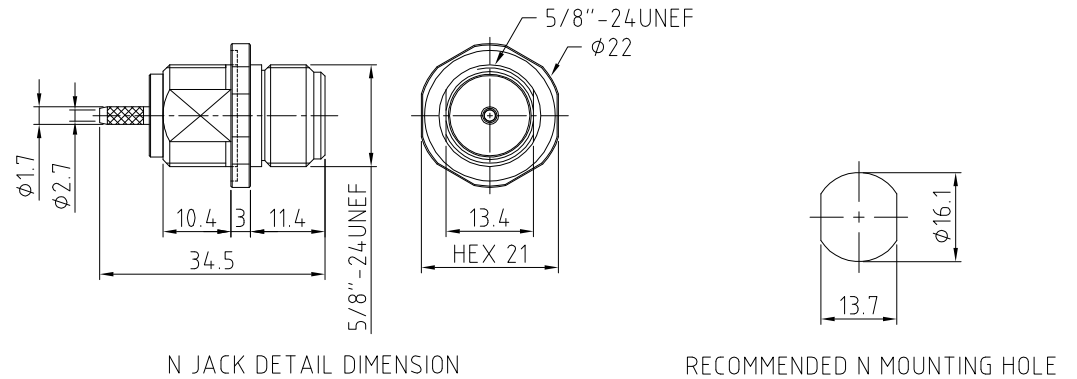

CABLE 137 RF: RF CABLE ASSEMBLY, SMA ST PLUG + N ST FRONT MOUNT BULKHEAD JACK WITH O-RING + RG174 CABLE

SPECIFICATIONS

1. SMA STRAIGHT PLUG P/N: C01AA31174004A
2. RG174 COAXIAL CABLE, COLOR: BLACK.
3. N ST BULKHEAD (FRONT MOUNT) WITH O-RING, P/N: C28CL3F174017

NOTES:

1. WORKING FREQUENCY RANGE: DC-3GHz.

HOW TO ORDER
CABLE 137 RF - X X X X - X - 1

"L" LENGTH IN MM
eg: 100MM = 0100
(MIN. = 0050, MAX. = 2000)
STANDARD = 0100, 0150, 0200
Tolerance: <50mm : ±2mm.
51-200mm: ±5mm.
201-500mm: ±7mm.
>501mm: ±10mm.

WASHER AND NUT OPTIONS:
BLANK = SEPERATELY PACKED (STANDARD)
A = ASSEMBLED WITH CONNECTOR

CABLE SIZE OPTIONS:
1 = RG174 CABLE, COLOR: BLACK

N JACK DETAIL DIMENSION

RECOMMENDED N MOUNTING HOLE

REV. DATE & DRN
10 02/07/12 - NYW RELEASE
11 04/07/12 - NYW
ADD N JACK MOUNTING HOLE
12 05/02/13 - NYW
ADD NOTE 1

Scale: NTS	THIRD ANGLE	Unstated X .XX .XXX ANGLES	Tolerances: ±0.2 ±0.1 ±0.05 ±5	Material SEE NOTE
Drawn: NYW				
App'd: XXX	Title: CABLE ASSEMBLY	NOT TO SCALE		
Date: 5 FEB. '13	Revision: 1.2	Unit: mm		