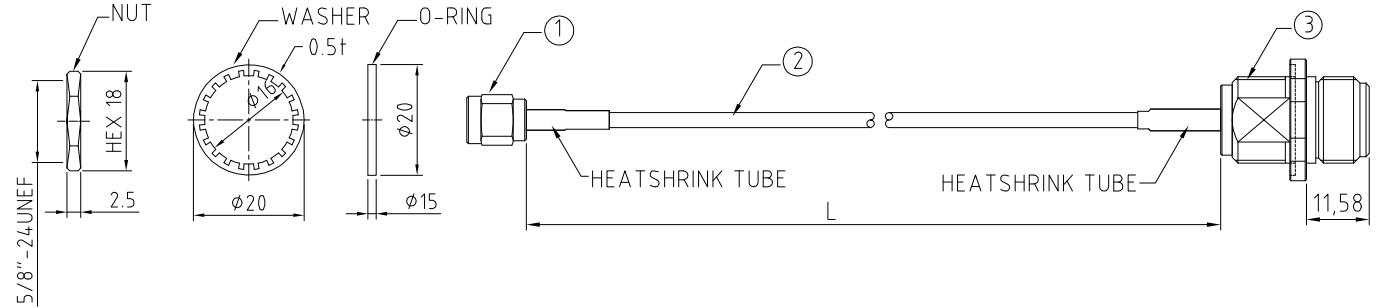

CABLE 137 RF: RF CABLE ASSEMBLY, SMA ST PLUG + N ST FRONT MOUNT BULKHEAD JACK WITH O-RING + RG174 CABLE

SPECIFICATIONS

1. SMA STRAIGHT PLUG P/N: C01AA31174004A
2. RG174 COAXIAL CABLE, COLOR: BLACK.
3. N ST BULKHEAD (FRONT MOUNT) WITH O-RING, P/N: C28CL3F174017

NOTES:

1. WORKING FREQUENCY RANGE: DC-3GHz.

HOW TO ORDER
CABLE 137 RF - X X X X - X - 1

"L" LENGTH IN MM
eg: 100MM = 0100
(MIN. = 0050, MAX. = 2000)
STANDARD = 0100, 0150, 0200
Tolerance: <50mm : ±2mm.
51-200mm: ±5mm.
201-500mm: ±7mm.
>501mm: ±10mm.

WASHER AND NUT OPTIONS:
BLANK = SEPERATELY PACKED (STANDARD)
A = ASSEMBLED WITH CONNECTOR

CABLE SIZE OPTIONS:
1 = RG174 CABLE, COLOR: BLACK

N JACK DETAIL DIMENSION

RECOMMENDED N MOUNTING HOLE

REV. DATE & DRN
10 02/07/12 - NYW RELEASE
11 04/07/12 - NYW
ADD N JACK MOUNTING HOLE
12 05/02/13 - NYW
ADD NOTE 1

Scale: NTS	THIRD ANGLE	Unstated X .XX .XXX ANGLES	Tolerances: ±0.2 ±0.1 ±0.05 ±5	Material SEE NOTE
Drawn: NYW				
App'd: XXX	Title: CABLE ASSEMBLY	NOT TO SCALE		
Date: 5 FEB. '13	Revision: 1.2	Unit: mm		