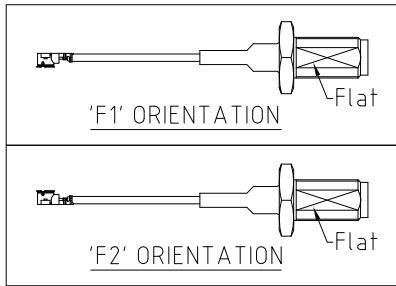

CABLE 129 RF: RF CABLE ASSEMBLY, HIROSE U.FL PLUG + RP SMA BULKHEAD JACK + MULTIPLE CABLE SIZES - 3GHz

SPECIFICATIONS:

- HIROSE U.FL PLUG P/N:
 FOR $\phi 1.13\text{MM}$ CABLE: U.FL-LP-068.
 FOR $\phi 1.32\text{MM}$ CABLE: U.FL-LP-066.
 FOR $\phi 1.37\text{MM}$ CABLE: U.FL-LP-088.
- COAXIAL CABLE (SEE PART NUMBER FOR DETAIL).
- RP SMA ST BULKHEAD JACK(C20ABWS178003B), GOLD

NOTES:

- THE ORIENTATION OF CONNECTORS ON DRAWING IS FOR REFERENCE ONLY, IF THE ORDER IS LEFT BLANK THE CONNECTOR WILL NOT HAVE FIXED ORIENTATION.
- FIXED ORIENTATION IS SUGGESTED FOR CABLE LENGTH 25MM TO 100MM. PLEASE SPECIFY THE FIXED ORIENTATIONS FROM THE ORDER CODE (F1, F2, ETC)
- CONTACT GRAD CONN IF THE ORIENTATION YOU REQUIRE IS NOT SHOWN.
- WORKING FREQUENCY RANGE: DC-3GHZ

WASHER AND NUT OPTIONS:
 BLANK = SEPERATELY PACKED (STANDARD)
 A = ASSEMBLED WITH CONNECTOR

CABLE SIZE OPTIONS:
 1 = $\phi 1.32\text{mm}$ DUAL SHIELD CABLE, BLACK
 2 = $\phi 1.37\text{mm}$ CABLE, BLACK
 3 = $\phi 1.13\text{mm}$ CABLE, GRAY