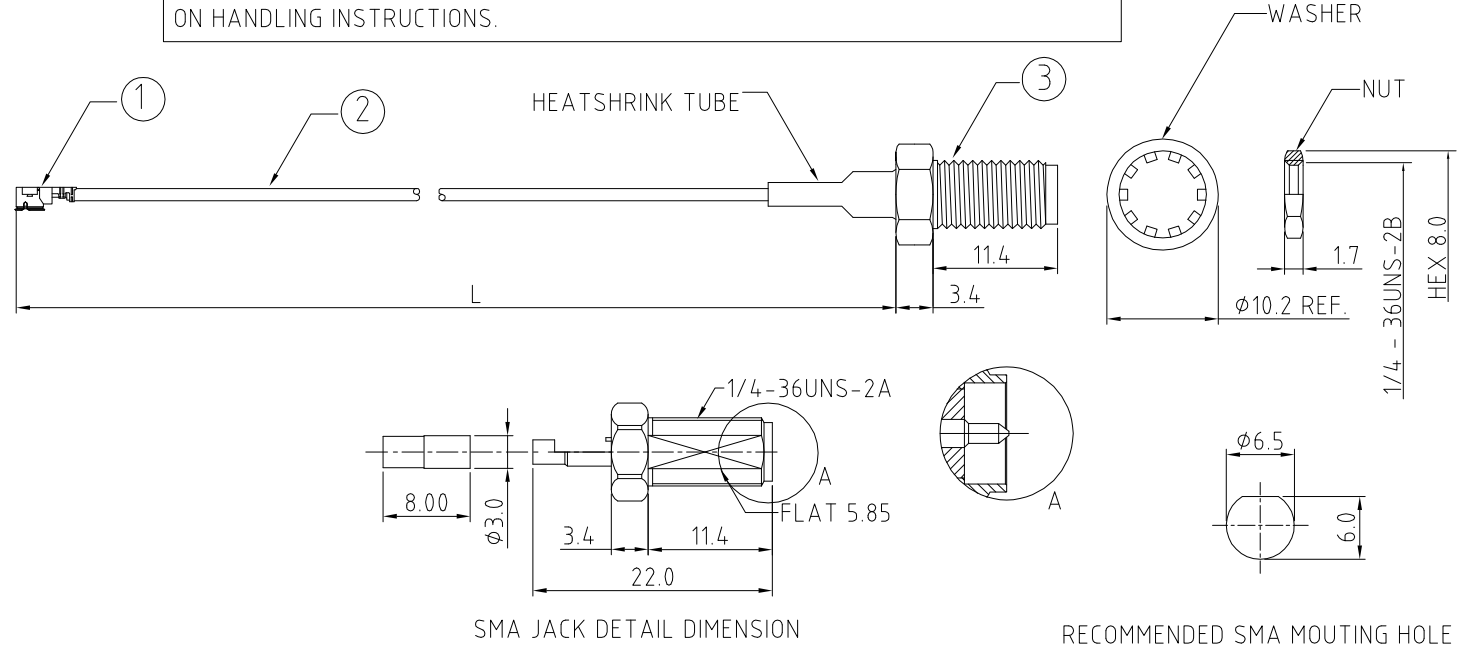

CABLE 129 RF: RF CABLE ASSEMBLY, HIROSE U.FL PLUG + RP SMA BULKHEAD JACK + MULTIPLE CABLE SIZES - 3GHz

SPECIFICATIONS:

- HIROSE U.FL PLUG P/N:
 FOR $\phi 1.13\text{MM}$ CABLE: U.FL-LP-068.
 FOR $\phi 1.32\text{MM}$ CABLE: U.FL-LP-066.
 FOR $\phi 1.37\text{MM}$ CABLE: U.FL-LP-088.
- COAXIAL CABLE (SEE PART NUMBER FOR DETAIL).
- RP SMA ST BULKHEAD JACK(C20ABWS178003B), GOLD

NOTES:

- THE ORIENTATION OF CONNECTORS ON DRAWING IS FOR REFERENCE ONLY, IF THE ORDER IS LEFT BLANK THE CONNECTOR WILL NOT HAVE FIXED ORIENTATION.
- FIXED ORIENTATION IS SUGGESTED FOR CABLE LENGTH 25MM TO 100MM. PLEASE SPECIFY THE FIXED ORIENTATIONS FROM THE ORDER CODE (F1, F2, ETC)
- CONTACT GRAD CONN IF THE ORIENTATION YOU REQUIRE IS NOT SHOWN.
- WORKING FREQUENCY RANGE: DC-3GHZ

HOW TO ORDER
 CABLE 129 RF - X X X - X - XX - X

"L" LENGTH IN MM
 eg: 100MM = 0100
 (MIN. 025-MAX.400)
 STANDARD = 100, 150, 200
 Tolerance: <50mm : $\pm 2\text{mm}$.
 51-200mm: $\pm 5\text{mm}$.
 201-400mm: $\pm 7\text{mm}$.

WASHER AND NUT OPTIONS:
 BLANK = SEPERATELY PACKED (STANDARD)
 A = ASSEMBLED WITH CONNECTOR

CABLE SIZE OPTIONS:
 1 = $\phi 1.32\text{mm}$ DUAL SHIELD CABLE, BLACK
 2 = $\phi 1.37\text{mm}$ CABLE, BLACK
 3 = $\phi 1.13\text{mm}$ CABLE, GRAY