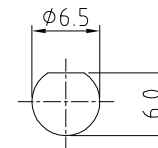

CABLE 122 RF: RF CABLE ASSEMBLY, RP SMA ST PLUG + RP SMA FEMALE BULKHEAD WITH O-RING + MULTIPLE CABLE SIZES - 3GHz

SPECIFICATIONS

1. RP SMA STRAIGHT PLUG P/N: C19AA31174-004A
2. COAXIAL CABLE, SEE P/N FOR DETAIL.
3. RP SMA STRAIGHT BULKHEAD JACK WITH O-RING, P/N: C20AD31174-005A

NOTES:
1, ELECTRICAL WORKING FREQUENCY RANGE: DC-3GHz

HOW TO ORDER

CABLE 122 RF - X X X X - X - X

"L" LENGTH IN MM
eg: 100MM = 0100
(MIN. = 0050)
STANDARD = 0100, 0150, 0200
Tolerance: $\pm 2\text{mm}$
51-200mm: $\pm 5\text{mm}</math>
201-500mm: $\pm 7\text{mm}</math>
>501mm: $\pm 10\text{mm}</math>$$$

CABLE SIZE OPTIONS:
BLANK = RG316 CABLE, COLOR: BROWN
1 = RG174 CABLE, COLOR: BLACK

WASHER AND NUT OPTIONS:
BLANK = SEPARATELY PACKED (STANDARD)
A = ASSEMBLED WITH CONNECTOR

RECOMMENDED SMA MOUNTING HOLE