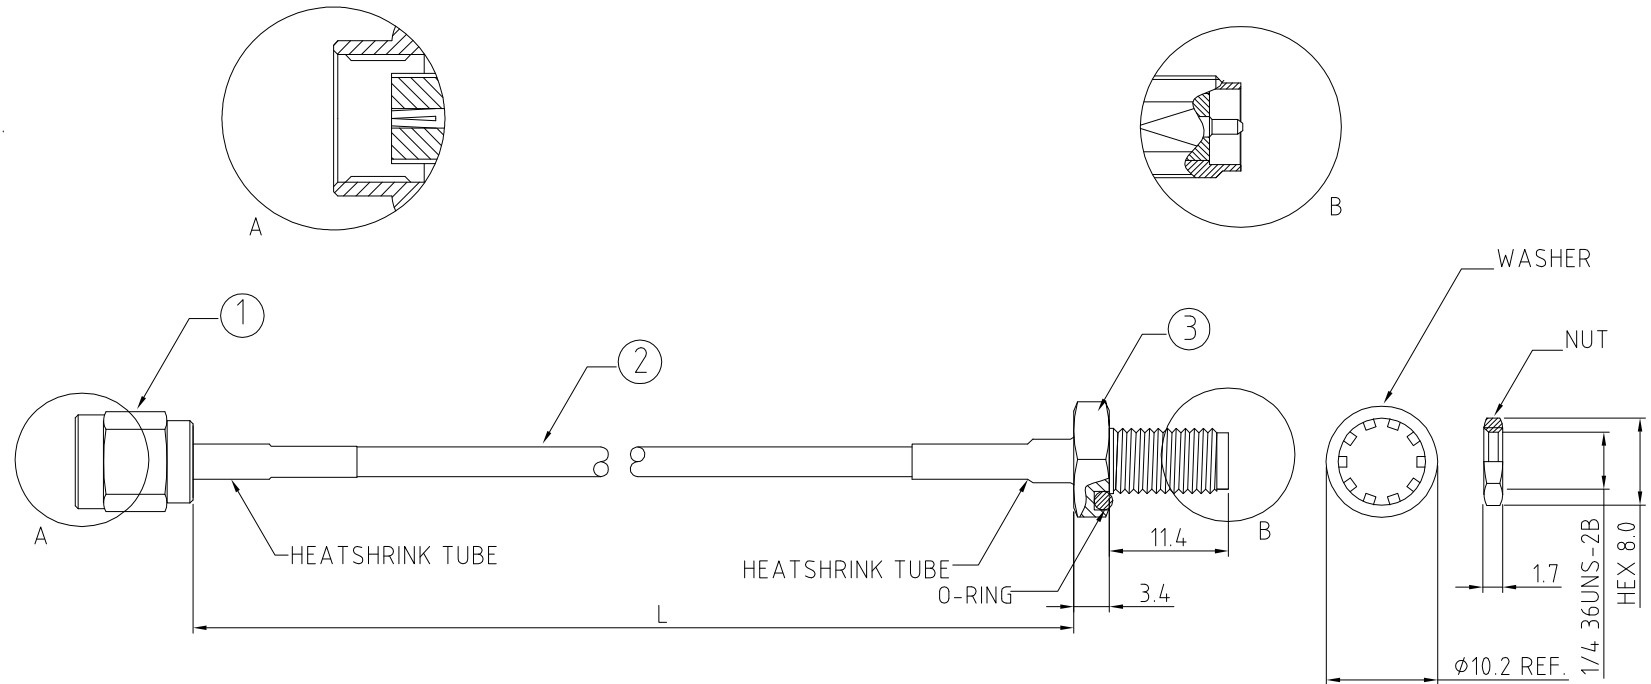

CABLE 122 RF: RF CABLE ASSEMBLY, RP SMA ST PLUG + RP SMA FEMALE BULKHEAD WITH O-RING + MULTIPLE CABLE SIZES - 3GHz

SPECIFICATIONS

1. RP SMA STRAIGHT PLUG P/N: C19AA31174-004A
2. COAXIAL CABLE, SEE P/N FOR DETAIL.
3. RP SMA STRAIGHT BULKHEAD JACK WITH O-RING, P/N: C20AD31174-005A

NOTES:
1, ELECTRICAL WORKING FREQUENCY RANGE: DC-3GHz

HOW TO ORDER

CABLE 122 RF - X X X X - X - X

"L" LENGTH IN MM
eg: 100MM = 0100
(MIN. = 0050)
STANDARD = 0100, 0150, 0200
Tolerance: $\pm 2\text{mm}$
51-200mm: $\pm 5\text{mm}</math>201-500mm: \pm 7\text{mm}</math>>501mm: \pm 10\text{mm}</math>$

CABLE SIZE OPTIONS:
BLANK = RG316 CABLE, COLOR: BROWN
1 = RG174 CABLE, COLOR: BLACK

WASHER AND NUT OPTIONS:
BLANK = SEPARATELY PACKED (STANDARD)
A = ASSEMBLED WITH CONNECTOR

REV. DATE & DRN
10 16/08/11 - NYW RELEASE
11 21/06/16 - NYW
ADD RG174 CABLE OPTION
12 02/06/17 - NYW
AMEND RG174 COLOR

Scale: NTS	THIRD ANGLE	Unstated X .XX .XXX ANGLES	Tolerances: ± 0.2 ± 0.1 ± 0.05 ± 5	Material SEE NOTE
Drawn: NYW				
App'd: XXX	Title: CABLE ASSEMBLY	NOT TO SCALE		
Date: 2 JUN '17	Revision: 1.2	Unit: mm		

www.gradconn.com

THIS DRAWING IS CONFIDENTIAL AND MUST NOT BE COPIED OR DISCLOSED WITHOUT WRITTEN CONSENT

Type: Cable 122 RF
CABLE 122 RF
Drawing Number:
Sheet 1 of 1
Drawing © E and O E