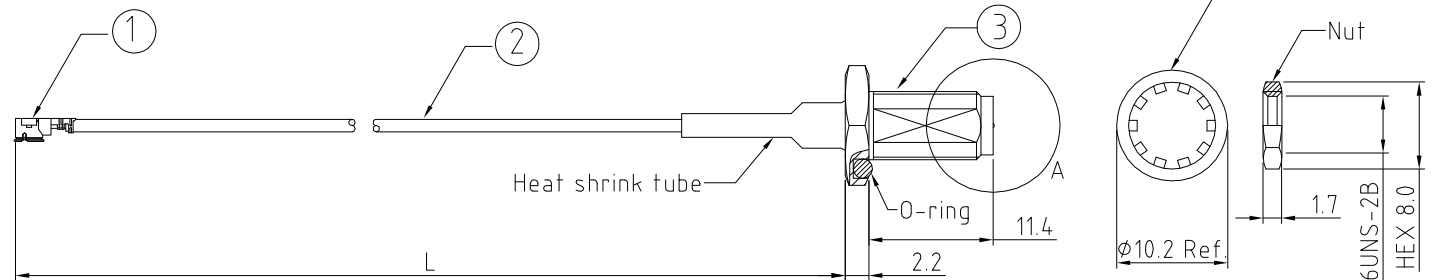

CABLE 089 RF: RF CABLE ASSEMBLY, HIROSE U.FL + RP SMA BULKHEAD JACK WITH O-RING + MULTIPLE CABLE SIZES

SPECIFICATIONS

1. HIROSE U.FL PLUG (SEE CHART FOR P/N)
2. COAXIAL CABLE (SEE CHART FOR DETAIL)
3. RP SMA BULKHEAD JACK WITH O-RING (SEE CHART FOR P/N)

NOTES:

1. THE ORIENTATION OF CONNECTORS ON DRAWING IS FOR REFERENCE ONLY, IF THE ORDER IS LEFT BLANK THE CONNECTOR WILL NOT HAVE FIXED ORIENTATION.
2. FIXED ORIENTATION IS POSSIBLE FOR CABLE LENGTH 25MM TO 220MM. PLEASE SPECIFY THE FIXED ORIENTATIONS FROM THE ORDER CODE (F1, F2, ETC)
3. CONTACT GRAD CONN IF THE ORIENTATION YOU REQUIRE IS NOT SHOWN.
4. WORKING FREQUENCY RANGE: DC-6GHz
5. VSWR: <1.5
6. INSERTION LOSS: >1.0dB
7. RETURN LOSS: <-15dB

USAGE PRECAUTIONS: CABLES USING 'MICRO' COAX ARE DELICATE:

- (i) HANDLE WITH CARE.
- (ii) DO NOT TWIST; APPLY EXCESSIVE FORCES OR SHARP BENDS TO THE CABLE. DO NOT FORCEFULLY DEFORM WIRES.
- (iii) CONSULT CONNECTOR MANUFACTURER'S DATASHEETS FOR DETAILED NOTES ON HANDLING INSTRUCTIONS.