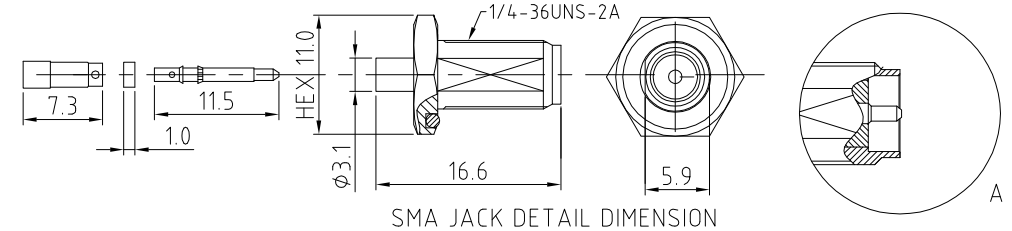

CABLE 089 RF: RF CABLE ASSEMBLY, HIROSE U.FL + RP SMA BULKHEAD JACK WITH O-RING + MULTIPLE CABLE SIZES

SPECIFICATIONS

1. HIROSE U.FL PLUG (SEE CHART FOR P/N)
2. COAXIAL CABLE (SEE CHART FOR DETAIL)
3. RP SMA BULKHEAD JACK WITH O-RING (SEE CHART FOR P/N)

NOTES:

1. THE ORIENTATION OF CONNECTORS ON DRAWING IS FOR REFERENCE ONLY, IF THE ORDER IS LEFT BLANK THE CONNECTOR WILL NOT HAVE FIXED ORIENTATION.
2. FIXED ORIENTATION IS POSSIBLE FOR CABLE LENGTH 25MM TO 220MM. PLEASE SPECIFY THE FIXED ORIENTATIONS FROM THE ORDER CODE (F1, F2, ETC)
3. CONTACT GRAD CONN IF THE ORIENTATION YOU REQUIRE IS NOT SHOWN.
4. WORKING FREQUENCY RANGE: DC-6GHz
5. VSWR: <1.5
6. INSERTION LOSS: >1.0dB
7. RETURN LOSS: <-15dB

USAGE PRECAUTIONS: CABLES USING 'MICRO' COAX ARE DELICATE:

- (i) HANDLE WITH CARE.
- (ii) DO NOT TWIST; APPLY EXCESSIVE FORCES OR SHARP BENDS TO THE CABLE. DO NOT FORCEFULLY DEFORM WIRES.
- (iii) CONSULT CONNECTOR MANUFACTURER'S DATASHEETS FOR DETAILED NOTES ON HANDLING INSTRUCTIONS.