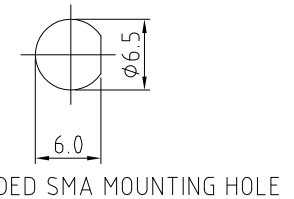

HOW TO ORDER

CABLE 089 RF - X X X - X X - X - X

"L" LENGTH IN MM
 eg: 100MM = 100
 (MIN. 025-MAX.400
 STANDARD = 100, 150, 200)
 Tolerance: <50mm : \pm 2mm.
 51-200mm: \pm 5mm.
 201-400mm: \pm 7mm.

CABLE SIZE OPTIONS:
 BLANK = ϕ 1.13MM CABLE
 1 = ϕ 0.81MM CABLE
 2 = ϕ 1.32MM DOUBLE SHIELDED CABLE
 3 = ϕ 1.37MM CABLE

WASHER AND NUT OPTIONS:
 BLANK = SEPERATELY PACKED (STANDARD)
 A = ASSEMBLED WITH CONNECTOR

BLANK = DOES NOT HAVE A FIXED ORIENTATION
 F1 = U.FL CONNECTION DOWN (L=25-220MM)
 F2 = U.FL CONNECTION UP (L=25-220MM)
 (SEE NOTES 1, 2, 3 AND DIAGRAMS FOR MORE INFORMATION)