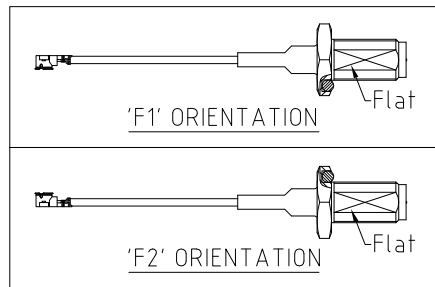

NOTES:

1. THE ORIENTATION OF CONNECTORS ON DRAWING IS FOR REFERENCE ONLY, IF THE ORDER IS LEFT BLANK THE CONNECTOR WILL NOT HAVE FIXED ORIENTATION.
2. FIXED ORIENTATION IS POSSIBLE FOR CABLE LENGTH 25MM TO 220MM. PLEASE SPECIFY THE FIXED ORIENTATIONS FROM THE ORDER CODE (F1, F2, ETC)
3. CONTACT GRAD CONN IF THE ORIENTATION YOU REQUIRE IS NOT SHOWN.
4. WORKING FREQUENCY RANGE: DC-6GHz
5. VSWR: <1.5
6. INSERTION LOSS: >1.0dB
7. RETURN LOSS: <-15dB

USAGE PRECAUTIONS: CABLES USING 'MICRO' COAX ARE DELICATE:

- (i) HANDLE WITH CARE.
- (ii) DO NOT TWIST; APPLY EXCESSIVE FORCES OR SHARP BENDS TO THE CABLE. DO NOT FORCEFULLY DEFORM WIRES.
- (iii) CONSULT CONNECTOR MANUFACTURER'S DATASHEETS FOR DETAILED NOTES ON HANDLING INSTRUCTIONS.

HOW TO ORDER

CABLE 089 RF - X X X - X X - X - X

"L" LENGTH IN MM
 eg: 100MM = 100
 (MIN. 025-MAX.400
 STANDARD = 100, 150, 200)
 Tolerance: <50mm : \pm 2mm.
 51-200mm: \pm 5mm.
 201-400mm: \pm 7mm.

CABLE SIZE OPTIONS:
 BLANK = ϕ 1.13MM CABLE
 1 = ϕ 0.81MM CABLE
 2 = ϕ 1.32MM DOUBLE SHIELDED CABLE
 3 = ϕ 1.37MM CABLE

WASHER AND NUT OPTIONS:
 BLANK = SEPERATELY PACKED (STANDARD)
 A = ASSEMBLED WITH CONNECTOR

BLANK = DOES NOT HAVE A FIXED ORIENTATION
 F1 = U.FL CONNECTION DOWN (L=25-220MM)
 F2 = U.FL CONNECTION UP (L=25-220MM)
 (SEE NOTES 1, 2, 3 AND DIAGRAMS FOR MORE INFORMATION)