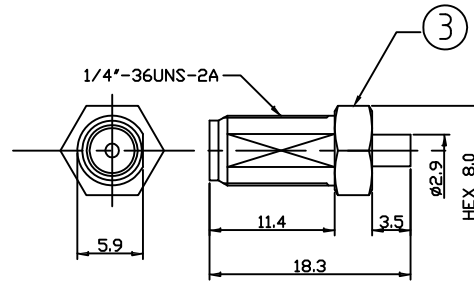

HOW TO ORDER

CABLE 078 RF - X X X - X

"L" LENGTH IN MM
eg: 100MM = 100
(MIN. 50 - MAX. 400,
STANDARD : 100, 150, 200)

WASHER AND NUT OPTIONS:
BLANK = SEPERATELY PACKED (STANDARD)
A = ASSEMBLED WITH CONNECTOR

SMA JACK DETAIL DIMENSION