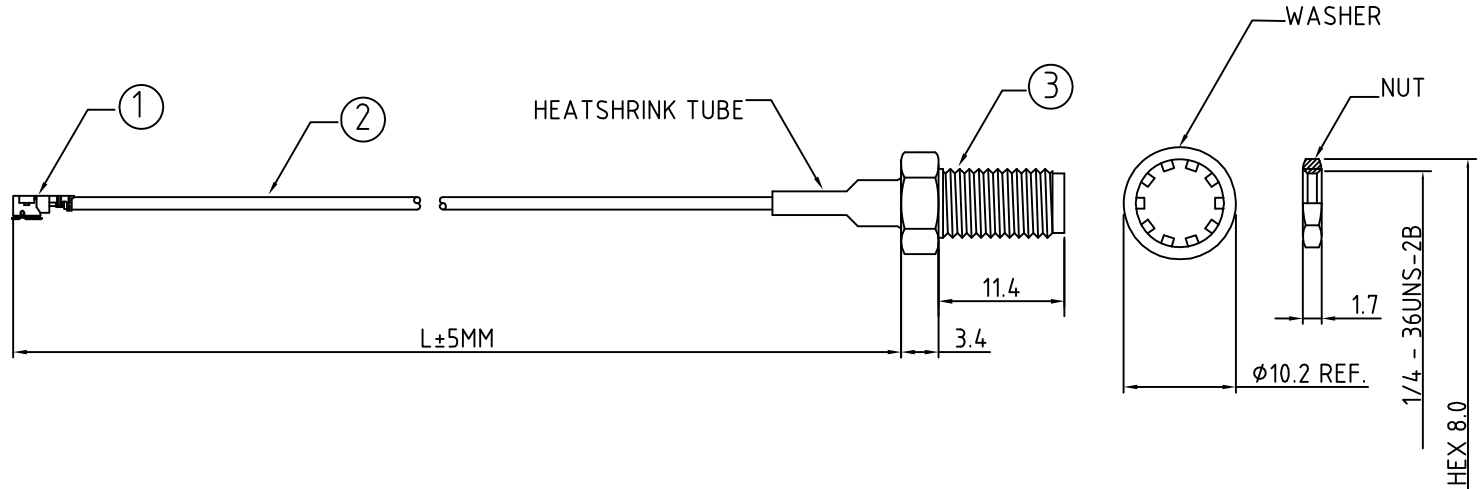

CABLE 078 RF: RF CABLE ASSEMBLY, I-PEX MHF + SMA FEMALE BULKHEAD + 1.13MM CABLE - 6GHz

SPECIFICATIONS

1. I-PEX MHF PLUG (20278-112R-13), GOLD (ALTERNATIVE TO HIROSE U.FL)
2. 1.13MM COAXIAL CABLE, COLOR: GRAY
3. SMA ST BULKHEAD (C02AB31113003), CRIMP TYPE-GOLD

USAGE PRECAUTIONS: CABLES USING 'MICRO' COAX ARE DELICATE:
(i) HANDLE WITH CARE.
(ii) DO NOT TWIST; APPLY EXCESSIVE FORCES OR SHARP BENDS TO THE CABLE. DO NOT FORCEFULLY DEFORM WIRES.
(iii) CONSULT CONNECTOR MANUFACTURER'S DATASHEETS FOR DETAILED NOTES ON HANDLING INSTRUCTIONS.

NOTES:

1. THE ORIENTATION OF CONNECTORS ON DRAWING IS FOR REFERENCE ONLY, FIXED ORIENTATION IS POSSIBLE FOR CABLE SHORTER THAN 100MM. PLEASE CONTACT US IF YOU REQUIRE A SPECIFIC ORIENTATION.
2. ELECTRICAL:
  WORKING FREQUENCY RANGE: DC-6GHz