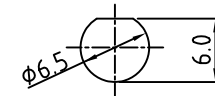

RECOMMENDED SMA MOUTING HOLE

REV. DATE & DRN TO 31/07/09 - NYW RELEASE

Scale: NTS	THIRD ANGLE	Unstated .X ±0.2 .XX ±0.1 .XXX ±0.05 ANGLES ±5	Material SEE NOTE
Drawn: NYW			
App'd: XXX	Title CABLE ASSEMBLY	NOT TO SCALE	
Date: 31 JUL '09	Revision: 1.0	Unit: mm