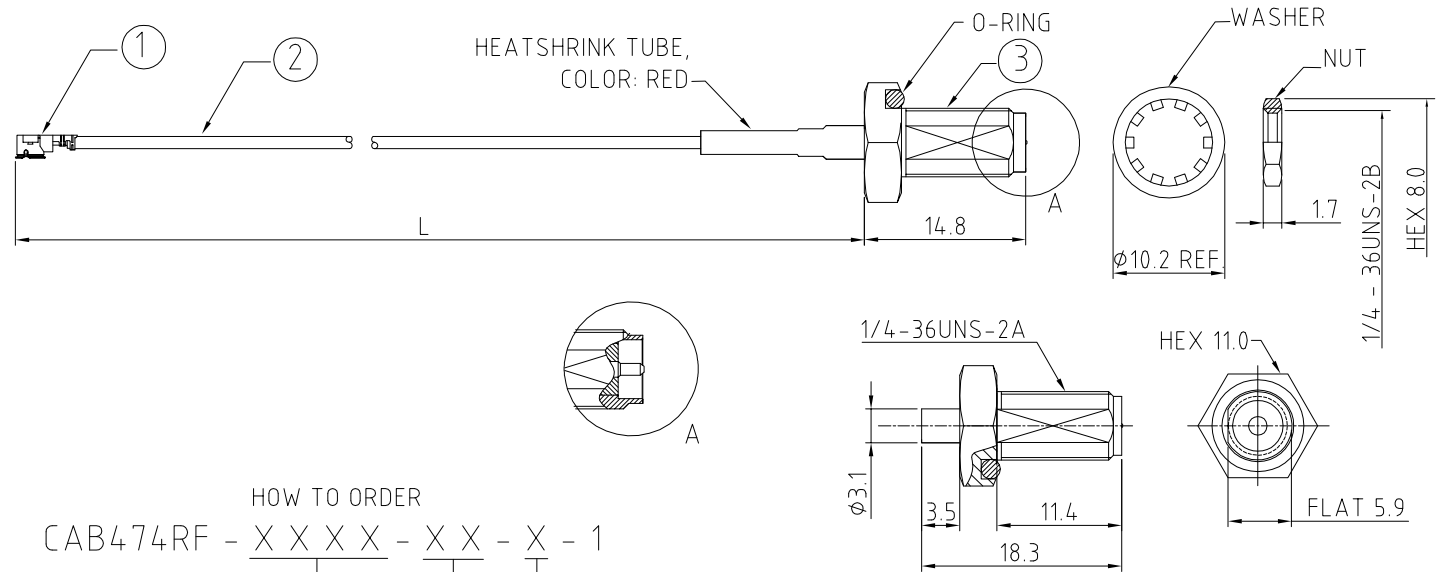

CAB474RF: I-PEX MHF + RP SMA STRAIGHT BULKHEAD JACK WITH O-RING + ϕ 1.37MM LOW LOSS CABLE, 8GHz

SPECIFICATIONS

1. I-PEX MHF I PLUG, P/N: 20351-112R-37.
2. ϕ 1.37MM LOW LOSS COAXIAL CABLE, COLOR: BLACK.
3. RP SMA STRAIGHT BULKHEAD WITH O-RING, GOLD. P/N: RFCT-SMA092-F37.

NOTES:

1. THE ORIENTATION OF CONNECTORS ON DRAWING IS FOR REFERENCE ONLY, IF THE ORDER IS LEFT BLANK THE CONNECTOR WILL NOT HAVE FIXED ORIENTATION.
2. FIXED ORIENTATION IS SUGGESTED FOR CABLE LENGTH 31MM TO 100MM. PLEASE SPECIFY THE FIXED ORIENTATIONS FROM THE ORDER CODE (F1, F2, ETC)
3. CONTACT GRAD CONN IF THE ORIENTATION YOU REQUIRE IS NOT SHOWN.
4. WORKING FREQUENCY RANGE: DC-8GHz
5. OPERATING TEMPERATURE: -40°C TO + 85°C
6. IMPEDANCE: 50 OHM

HOW TO ORDER
 CAB474RF - X X X X - X X - X - 1

"L" LENGTH IN MM
 eg: 100MM = 0100
 (MIN. 0050-MAX.0400)
 STANDARD = 0100, 0150, 0200)
 Tolerance: 50-200mm: \pm 5mm.
 201-400mm: \pm 7mm.

WASHER AND NUT OPTIONS:
 BLANK = SEPERATELY PACKED (STANDARD)
 A = ASSEMBLED WITH CONNECTOR

SMA JACK DETAIL DIMENSION

RECOMMENDED SMA MOUNTING HOLE

REV. DATE & DRN
 1.0 01/06/21 - NYW RELEASE
 1.1 09/08/21 - NYW
 UPDATE SMA P/N & HEATSHRINK TUBE COLOR

Scale: NTS	THIRD ANGLE	Unstated X .XX .XXX ANGLES	Tolerances: N/A N/A N/A N/A	Material SEE NOTE
Drawn: NYW				
App'd: XXX	Title: CABLE ASSEMBLY	NOT TO SCALE		
Date: 9 AUG. '21	Revision: 1.1	Unit: mm		