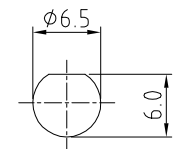

RECOMMENDED SMA MOUNTING HOLE