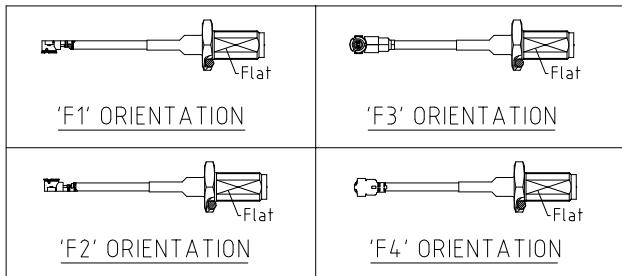

REV. DATE & DRN
1.0 01/06/21 - NYW RELEASE
1.1 09/08/21 - NYW
UPDATE SMA P/N & HEATSHRINK TUBE COLOR

Scale: NTS	THIRD ANGLE	Unstated X .XX .XXX ANGLES	Tolerances: N/A N/A N/A N/A	Material SEE NOTE
Drawn: NYW				
App'd: XXX	Title: CABLE ASSEMBLY	NOT TO SCALE		
Date: 9 AUG. '21	Revision: 1.1	Unit: mm		

© THIS DRAWING IS CONFIDENTIAL AND MUST NOT BE COPIED OR DISCLOSED WITHOUT WRITTEN CONSENT

Drawing Number: CAB474RF	
Sheet 1	of 1
Drawing ©	E and O E