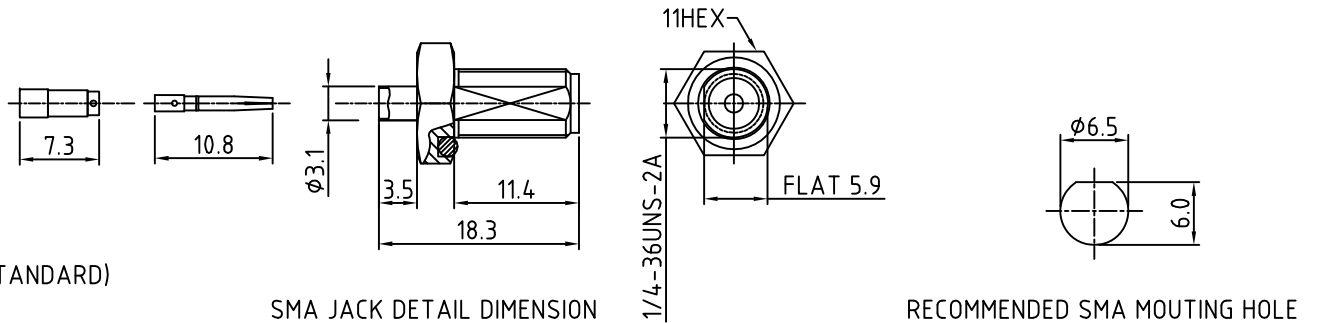

NOTES:

1. THE ORIENTATION OF CONNECTORS ON DRAWING IS FOR REFERENCE ONLY, FIXED ORIENTATION IS POSSIBLE FOR CABLE SHORTER THAN 100MM. PLEASE CONTACT US IF YOU REQUIRE A SPECIFIC ORIENTATION.
2. ELECTRICAL WORKING FREQUENCY RANGE: DC-6GHz \triangle

HOW TO ORDER

CABLE 063 RF - X X X - X

"L" LENGTH IN MM
 eg: 100MM = 100
 (MIN. 50 - MAX. 400,
 STANDARD : 100, 150, 200)

WASHER AND NUT OPTIONS:
 BLANK = SEPERATELY PACKED (STANDARD)
 A = ASSEMBLED WITH CONNECTOR