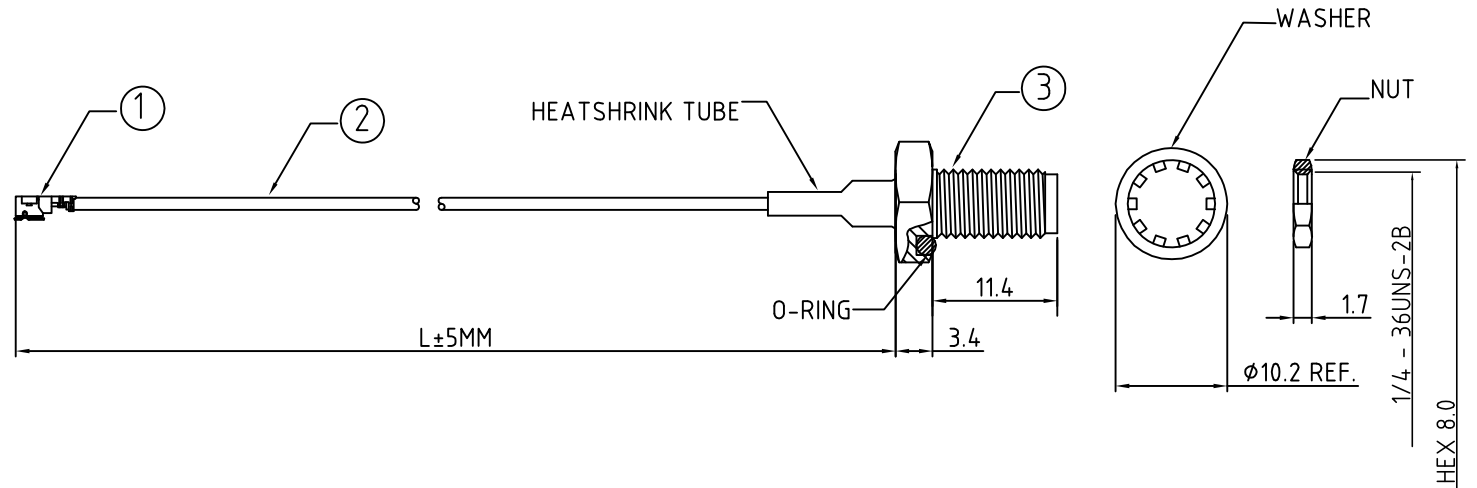

CABLE 063 RF: RF CABLE ASSEMBLY, I-PEX MHF + SMA FEMALE BULKHEAD WITH ORING + 1.13MM CABLE - 6GHz

SPECIFICATIONS

1. I-PEX MHF PLUG (20278-112R-13), GOLD (ALTERNATIVE TO HIROSE U.FL)
2. 1.13MM COAXIAL CABLE, COLOR: GRAY
3. SMA ST BULKHEAD WITH ORING (C02AD31113005), GOLD

USAGE PRECAUTIONS: CABLES USING 'MICRO' COAX ARE DELICATE:
 (i) HANDLE WITH CARE.
 (ii) DO NOT TWIST; APPLY EXCESSIVE FORCES OR SHARP BENDS TO THE CABLE. DO NOT FORCEFULLY DEFORM WIRES.
 (iii) CONSULT CONNECTOR MANUFACTURER'S DATASHEETS FOR DETAILED NOTES ON HANDLING INSTRUCTIONS.

HOW TO ORDER

CABLE 063 RF - X X X - X

"L" LENGTH IN MM
 eg: 100MM = 100
 (MIN. 50 - MAX. 400,
 STANDARD : 100, 150, 200)

WASHER AND NUT OPTIONS:
 BLANK = SEPERATELY PACKED (STANDARD)
 A = ASSEMBLED WITH CONNECTOR