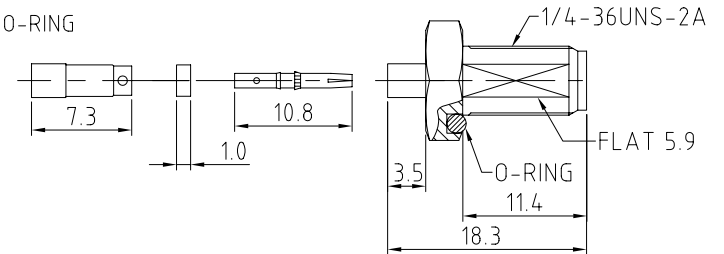

CABLE 029 RF: RF CABLE ASSEMBLY, MURATA GSC MXTK92 + SMA JACK BULKHEAD MOUNT + 0.81MM CABLE

SPECIFICATIONS

- 0.81MM COAXIAL CABLE, COLOR: GRAY
- MURATA PLUG (GSC MXTK92)
- SMA ST BULKHEAD (C02ABWS178003B), GOLD OR SMA ST BULKHEAD WITH O-RING (C02AD31081005), GOLD
- NUT, MATERIAL: BRASS
- WASHER, MATERIAL: BRASS

NOTES:

- ORIENTATION OF CONNECTORS ON DRAWING IS FOR REFERENCE ONLY, IF THE ORDER CODE IS LEFT BLANK THE CONNECTOR WILL NOT HAVE FIXED ORIENTATION.
- FIXED ORIENTATION IS POSSIBLE FOR CABLE LENGTH 25MM TO 220MM. PLEASE SPECIFY THE FIXED ORIENTATIONS FROM THE ORDER CODE (F1, F2, ETC)
- CONTACT GRAD CONN IF THE ORIENTATION YOU REQUIRE IS NOT SHOWN.
- WORKING FREQUENCY RANGE: DC-3GHz

RECOMMENDED SMA MOUNTING HOLE

SMA JACK DETAIL DIMENSION

SMA JACK WITH O-RING DETAIL DIMENSION

HOW TO ORDER

CABLE 029 RF - X X X - X - X X - X SMA CONECTOR OPTIONS:

"L" LENGTH IN MM
 eg: 100MM = 100
 (MIN. 025-MAX.400
 STANDARD = 100, 150, 200)
 Tolerance: <50mm : ±2mm.
 51-200mm: ±5mm.
 201-400mm: ±7mm.

BLANK = SMA JACK BULKHEAD
 1 = SMA JACK BULKHEAD WITH O-RING
 BLANK = DOES NOT HAVE A FIXED ORIENTATION
 F1 = GSC CONNECTION DOWN (L=25-220MM)
 F2 = GSC CONNECTION UP (L=25-220MM)
 (SEE NOTES 1, 2, 3 AND DIAGRAMS FOR MORE INFORMATION)