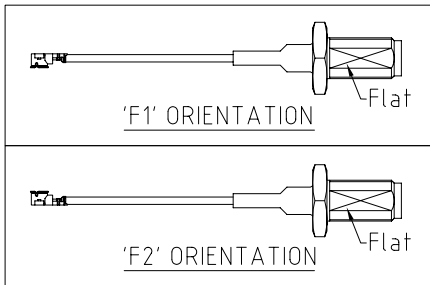

NOTES:

- ORIENTATION OF CONNECTORS ON DRAWING IS FOR REFERENCE ONLY, IF THE ORDER CODE IS LEFT BLANK THE CONNECTOR WILL NOT HAVE FIXED ORIENTATION.
- FIXED ORIENTATION IS POSSIBLE FOR CABLE LENGTH 25MM TO 220MM. PLEASE SPECIFY THE FIXED ORIENTATIONS FROM THE ORDER CODE (F1, F2, ETC)
- CONTACT GRAD CONN IF THE ORIENTATION YOU REQUIRE IS NOT SHOWN.
- WORKING FREQUENCY RANGE: DC-3GHz

RECOMMENDED SMA MOUNTING HOLE

SMA JACK DETAIL DIMENSION

SMA JACK WITH O-RING DETAIL DIMENSION

HOW TO ORDER

CABLE 029 RF - X X X - X - X X - X SMA CONECTOR OPTIONS:

"L" LENGTH IN MM
 eg: 100MM = 100
 (MIN. 025-MAX.400
 STANDARD = 100, 150, 200)
 Tolerance: <50mm : ±2mm.
 51-200mm: ±5mm.
 201-400mm: ±7mm.

BLANK = SMA JACK BULKHEAD
 1 = SMA JACK BULKHEAD WITH O-RING
 BLANK = DOES NOT HAVE A FIXED ORIENTATION
 F1 = GSC CONNECTION DOWN (L=25-220MM)
 F2 = GSC CONNECTION UP (L=25-220MM)
 (SEE NOTES 1, 2, 3 AND DIAGRAMS FOR MORE INFORMATION)

WASHER AND NUT OPTIONS:

BLANK = SEPERATELY PACKED (STANDARD)
 A = ASSEMBLED WITH CONNECTOR

REV. DATE & DRN
 10 02/10/06-NYW RELEASE
 11 31/03/08-NYW
 ADD SMA DETAIL
 12 30/10/08-NYW
 ADD WASHER AND NUT OPTION
 13 25/03/10 - NYW
 ADD SMA W/O-RING OPTION