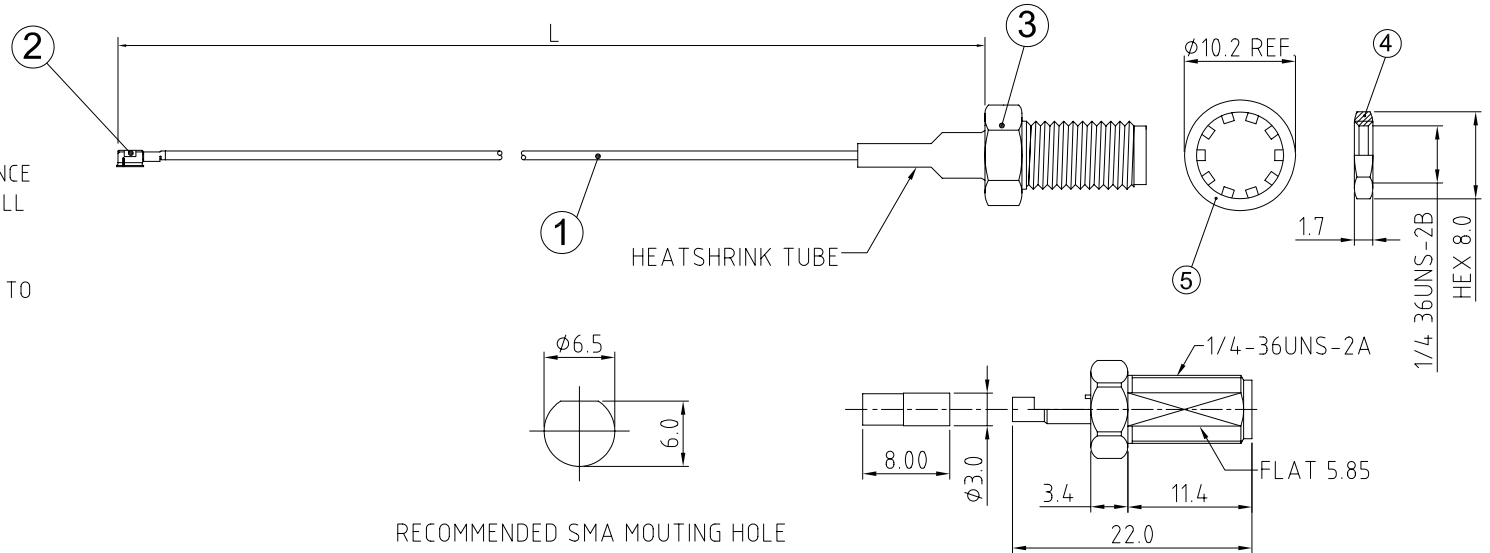

CABLE 029 RF: RF CABLE ASSEMBLY, MURATA GSC MXTK92 + SMA JACK BULKHEAD MOUNT + 0.81MM CABLE

SPECIFICATIONS

- 0.81MM COAXIAL CABLE, COLOR: GRAY
- MURATA PLUG (GSC MXTK92)
- SMA ST BULKHEAD (C02ABWS178003B), GOLD OR SMA ST BULKHEAD WITH O-RING (C02AD31081005), GOLD
- NUT, MATERIAL: BRASS
- WASHER, MATERIAL: BRASS

NOTES:

- ORIENTATION OF CONNECTORS ON DRAWING IS FOR REFERENCE ONLY, IF THE ORDER CODE IS LEFT BLANK THE CONNECTOR WILL NOT HAVE FIXED ORIENTATION.
- FIXED ORIENTATION IS POSSIBLE FOR CABLE LENGTH 25MM TO 220MM. PLEASE SPECIFY THE FIXED ORIENTATIONS FROM THE ORDER CODE (F1, F2, ETC)
- CONTACT GRAD CONN IF THE ORIENTATION YOU REQUIRE IS NOT SHOWN.
- WORKING FREQUENCY RANGE: DC-3GHz

RECOMMENDED SMA MOUNTING HOLE

SMA JACK DETAIL DIMENSION

SMA JACK WITH O-RING DETAIL DIMENSION

HOW TO ORDER

CABLE 029 RF - X X X - X - X X - X SMA CONECTOR OPTIONS:

"L" LENGTH IN MM
 eg: 100MM = 100
 (MIN. 025-MAX.400
 STANDARD = 100, 150, 200)
 Tolerance: <50mm : ±2mm.
 51-200mm: ±5mm.
 201-400mm: ±7mm.

BLANK = SMA JACK BULKHEAD
 1 = SMA JACK BULKHEAD WITH O-RING
 BLANK = DOES NOT HAVE A FIXED ORIENTATION
 F1 = GSC CONNECTION DOWN (L=25-220MM)
 F2 = GSC CONNECTION UP (L=25-220MM)
 (SEE NOTES 1, 2, 3 AND DIAGRAMS FOR MORE INFORMATION)